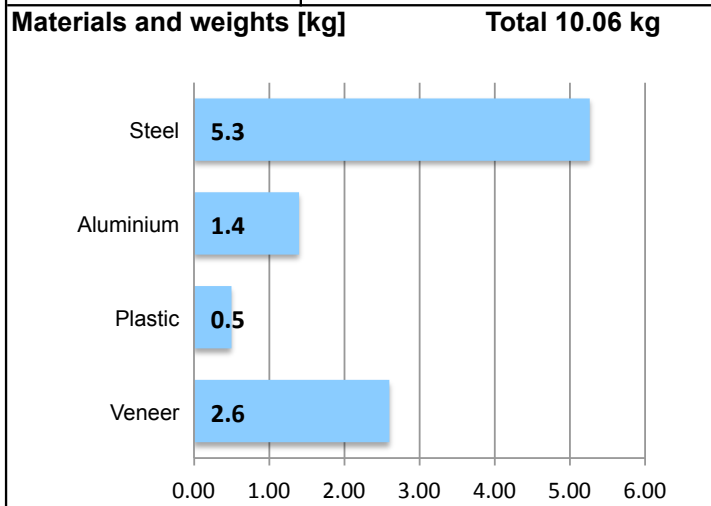

Product name:	Form
Product type:	Chair
Launched:	6/1/13
Product group:	128R
Product code:	2806RC
Total CO2:	42.7 kg

Reuse and recycle information

This product is designed to be long lasting and withstand the test of time. When you no longer need this product, a new user can gain value from it. Even after a long use, the product can be refurbished or remanufactured to obtain a new life. Left over materials that cannot be reused can be recycled or recovered as energy. The estimated CO2 savings potential of refurbishment of this product is included below.