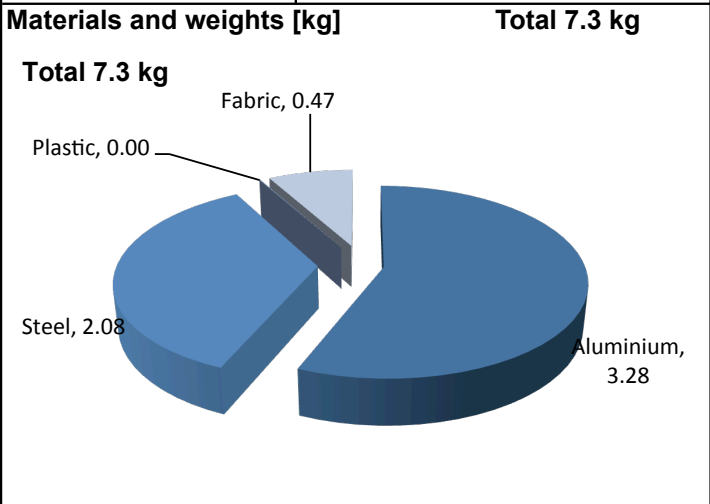

Product name:	Face
Product type:	Screen
Launched:	1/1/13
Product group:	150E
Product code:	706S16
Total CO2:	64.9 kg

Reuse and recycle information

This product is designed to be long lasting and withstand the test of time. When you no longer need this product, a new user can gain value from it. Even after a long use, the product can be refurbished or remanufactured to obtain a new life. Left over materials that cannot be reused can be recycled or recovered as energy. The estimated CO2 savings potential of refurbishment of this product is included below.